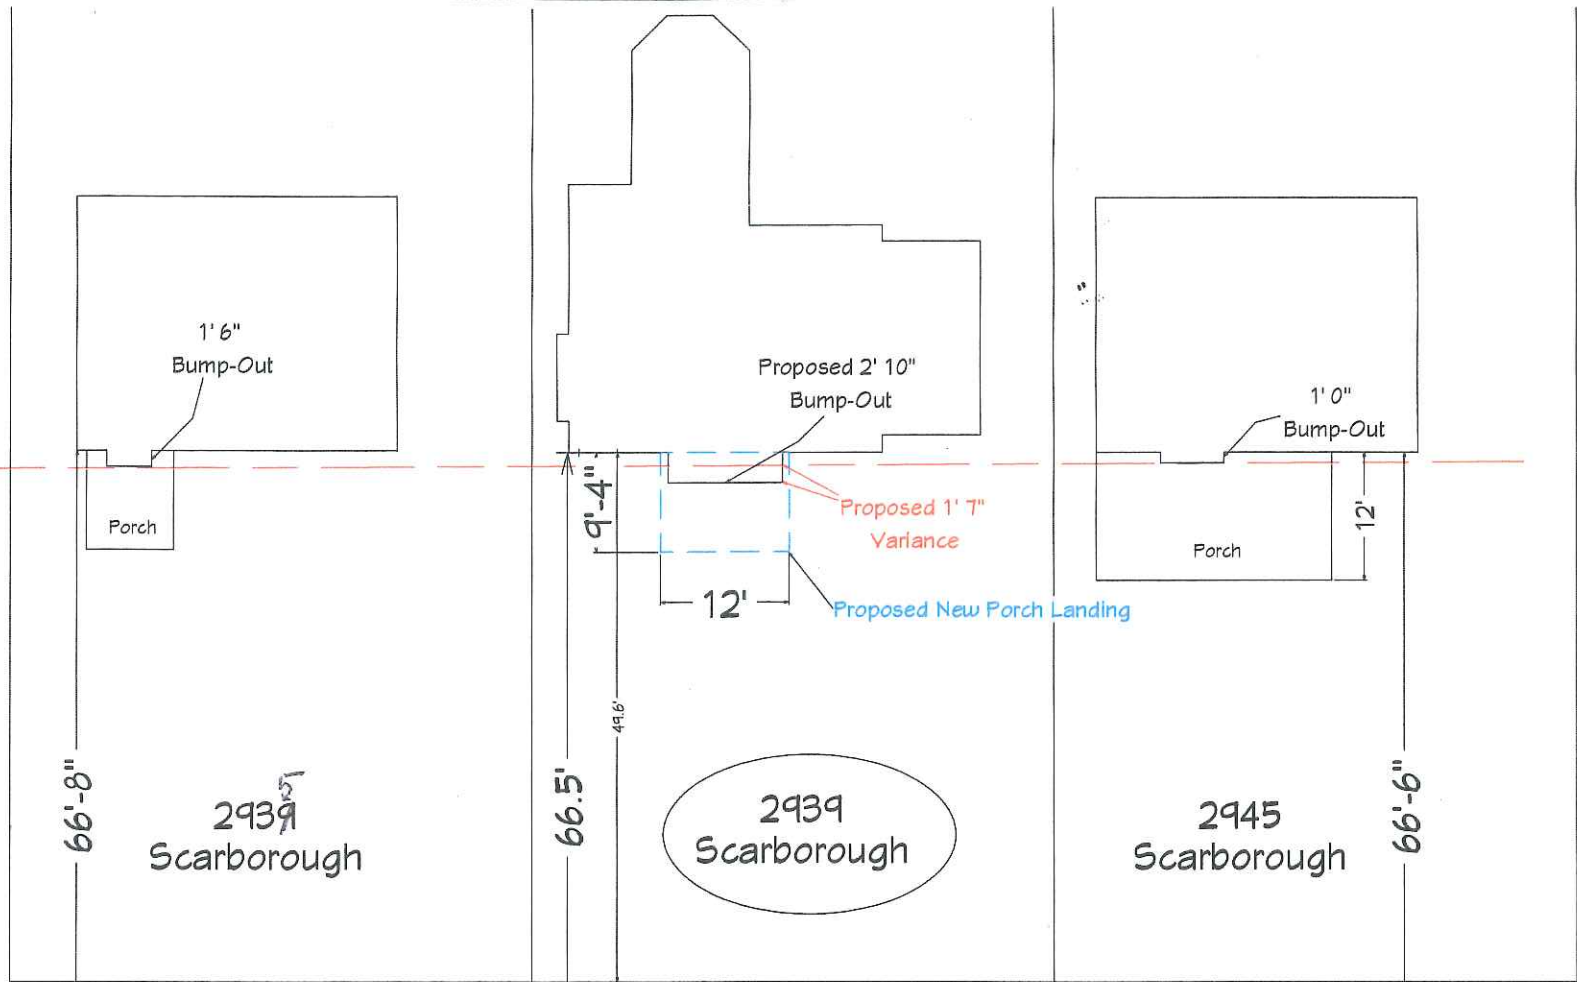

eamAndRemodel.com, Inc.
 Willoughby Hills, Ohio
 Tel: 440-941-4895

MR & MRS. NAN & HUGH SULLIVAN
 2939 Scarborough Road
 Cleveland Heights, Ohio 44118

SHEET TITLE:
SITE PLAN

SHEET:
A-1

Existing setback Line

66'-8"

2939
Scarborough

66'-5"

2939
Scarborough

66'-6"

2945
Scarborough

Curb
RECEIVED

FFR - 8 2017

C/L

SCARBOROUGH ROAD

C/L

Curb

13'

DESCRIPTION

DATE

Note: Some views shrink for