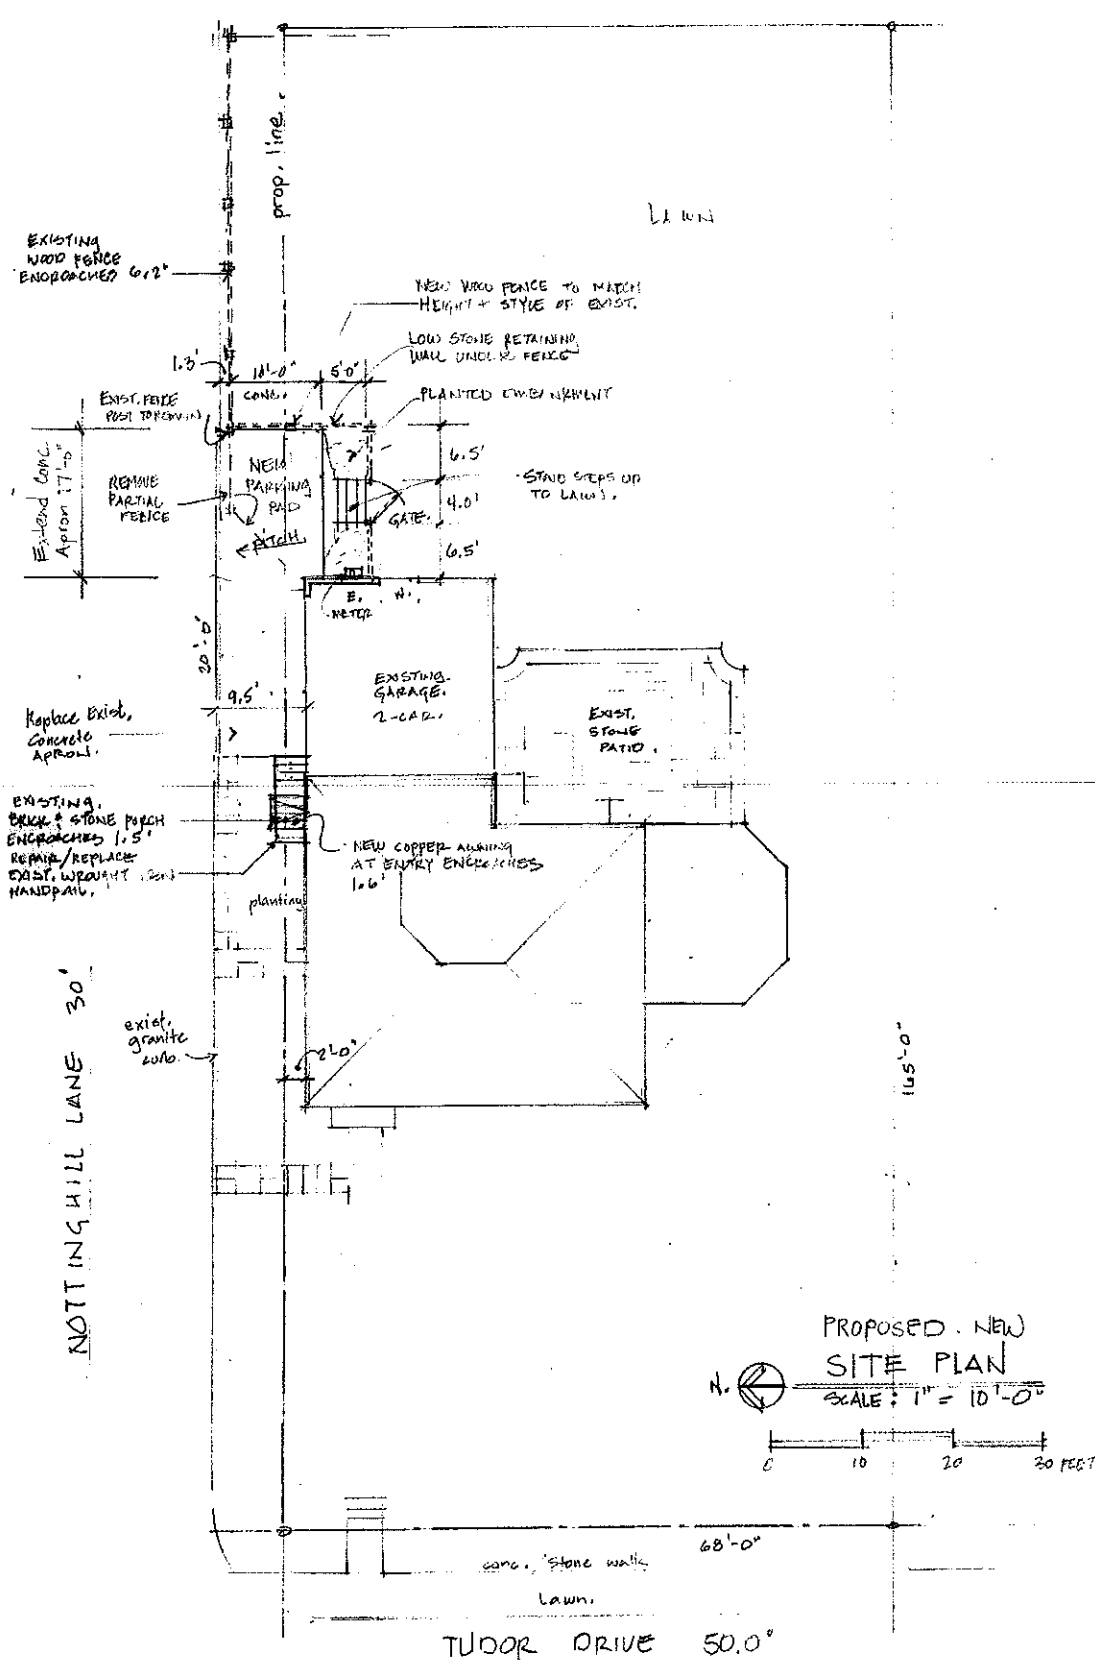

CAL. No 3491

RICHER RESIDENCE - KITCHEN RENOVATION
2217 TUDOR DRIVE
CLEVELAND HEIGHTS, OH 44106

PROPOSED NEW
SITE PLAN
SCALE: 1" = 10'-0"
0 10 20 30 FEET

SKS
designs
2372 Delamere Drive
Cleveland Heights, OH 44106
skkrankel@hotmail.com

FOR APPROVAL
09-16-2019

SITE
PLAN.

A.O

Calendar Number 3491
2217 Tudor Drive