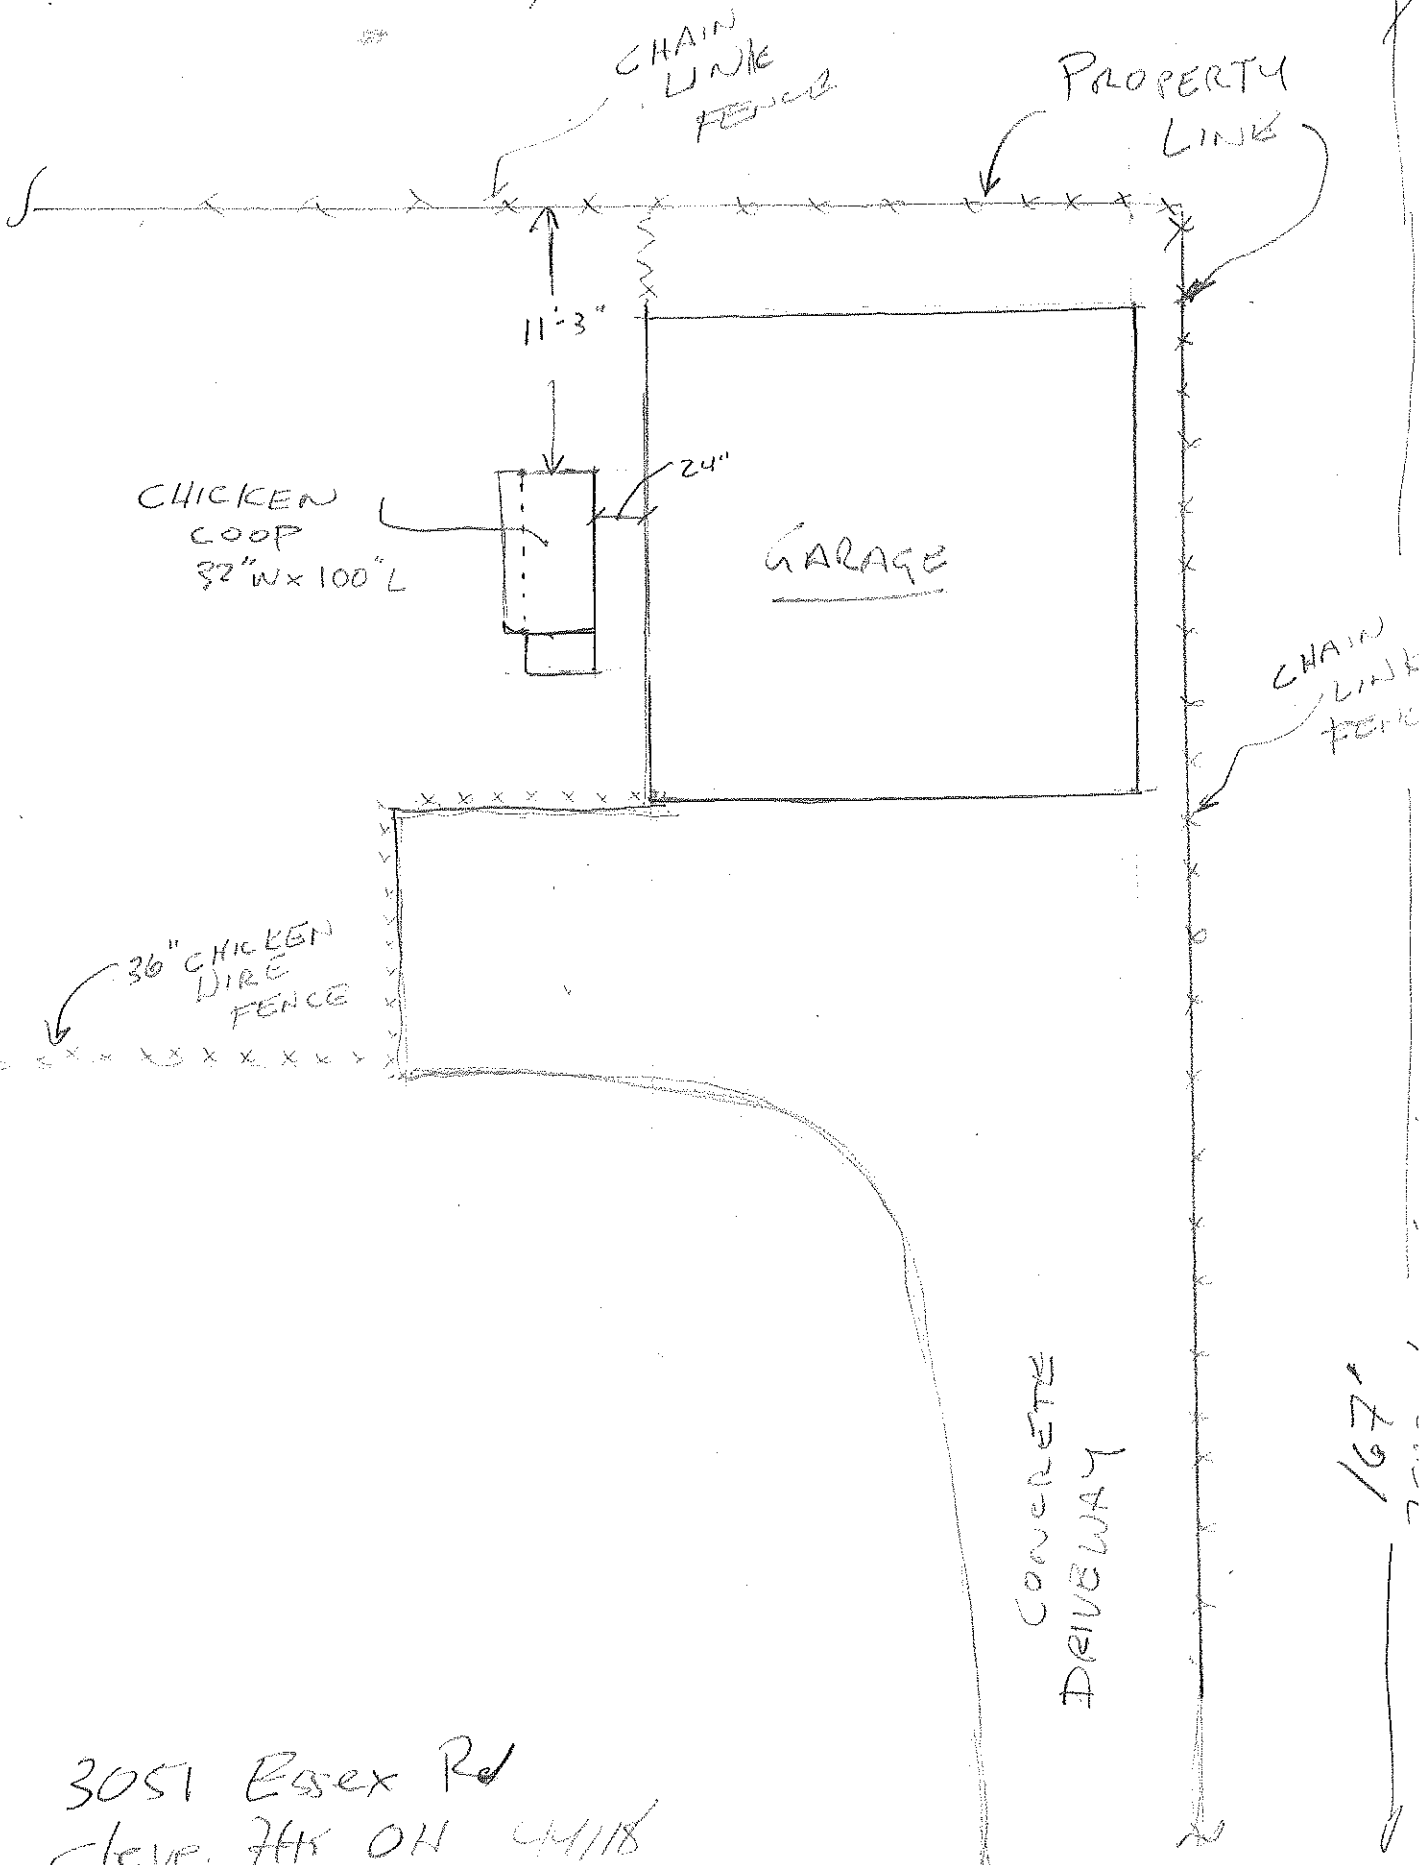

### Description of Project:

I have built a chicken coop to house 4 chickens. Its made of out of wood, hardware cloth and corrugated plastic.

The chicken coop is located in the rear of my property, 3051 Essex Rd. adjacent to my two car garage.

The chickens are contained within a fenced in area made from chicken wire and metal stakes which is approximately 150 sq ft.

Melissa Kelley  
3051 Essex Rd  
(216) 287-1290

← 50' property width

3051 Essex Rd  
Cleveland, OH 44118  
Residence of  
Fellow owner

SCALE: 1/8" = 1'-0"

FLOOR  
PLAN  
1/4" = 1'-0"

END  
VIEW  
1/4" = 1'-0"

FRONT  
VIEW  
1/4" = 1'-0"

Chicken Coop Plans  
3051 Essex Rd  
Owner, Melissa Kelley  
(216) 287-1290