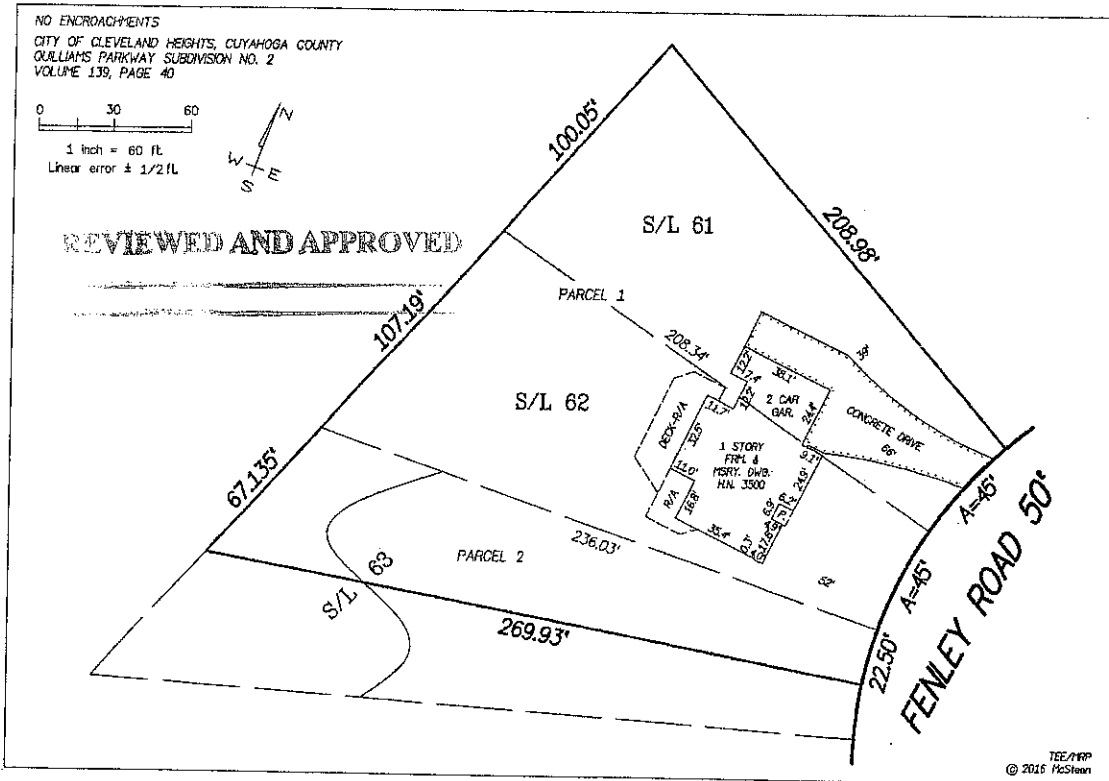

The chicken coop is located behind garage in rear of house, not visible from the street. See pictures below.

Satellite view of the house. The Yellow circle indicates location of the existing shed behind garage. Blue designates the 10' by 10' poultry fenced area. Orange designates an existing backyard fence. White box is a 3' by 3' compost bin located away from property lines.

**NEW OWNER:** MITHUN RAJAN AND LANA RADL

**OCCUPIED BY:** Vacant

**WORK:** None Observed

**STREET IMPROVEMENTS:** None Apparent

**TITLE CO. FILE #:** 533180069

**PROPERTY ADDRESS:** 3500 FENLEY ROAD,  
 CLEVELAND HEIGHTS, OH 44121

**DATE:** 03/02/16 **TIME:** 3:45 PM **FILE #:** 458444

*McSteen*  
 Proudly Surveying all 88 Ohio  
 Counties

THIS SURVEY IS A MORTGAGE LOCATION SURVEY PREPARED IN ACCORDANCE WITH CHAPTER 4733-38, OHIO ADMINISTRATIVE CODE AND IS NOT A BOUNDARY SURVEY PURSUANT TO CHAPTER 4733-37, OHIO ADMINISTRATIVE CODE. A MORTGAGE LOCATION SURVEY DOES NOT LOCATE OR DETERMINE BOUNDARY LINES AND IS INTENDED FOR LENDING AND UNDERWRITING PURPOSES ONLY. ANY OTHER USE OF THIS SURVEY IS UNAUTHORIZED, AND THE USER ASSUMES ALL RISK. LIABILITY FOR THIS SURVEY IS LIMITED TO FEES CHARGED IN PREPARATION.

We would like to make best use of our existing shed structure 12.2' by 7.4'. The shed is out of sight from the street view, is located in a fenced area in the rear of the house, is structurally sound from strong winds , heavy snow, and predators, and connected to electricity for lights, fans, and heating coils to best meet the health and comfort needs of the hens. Thank you for your review.